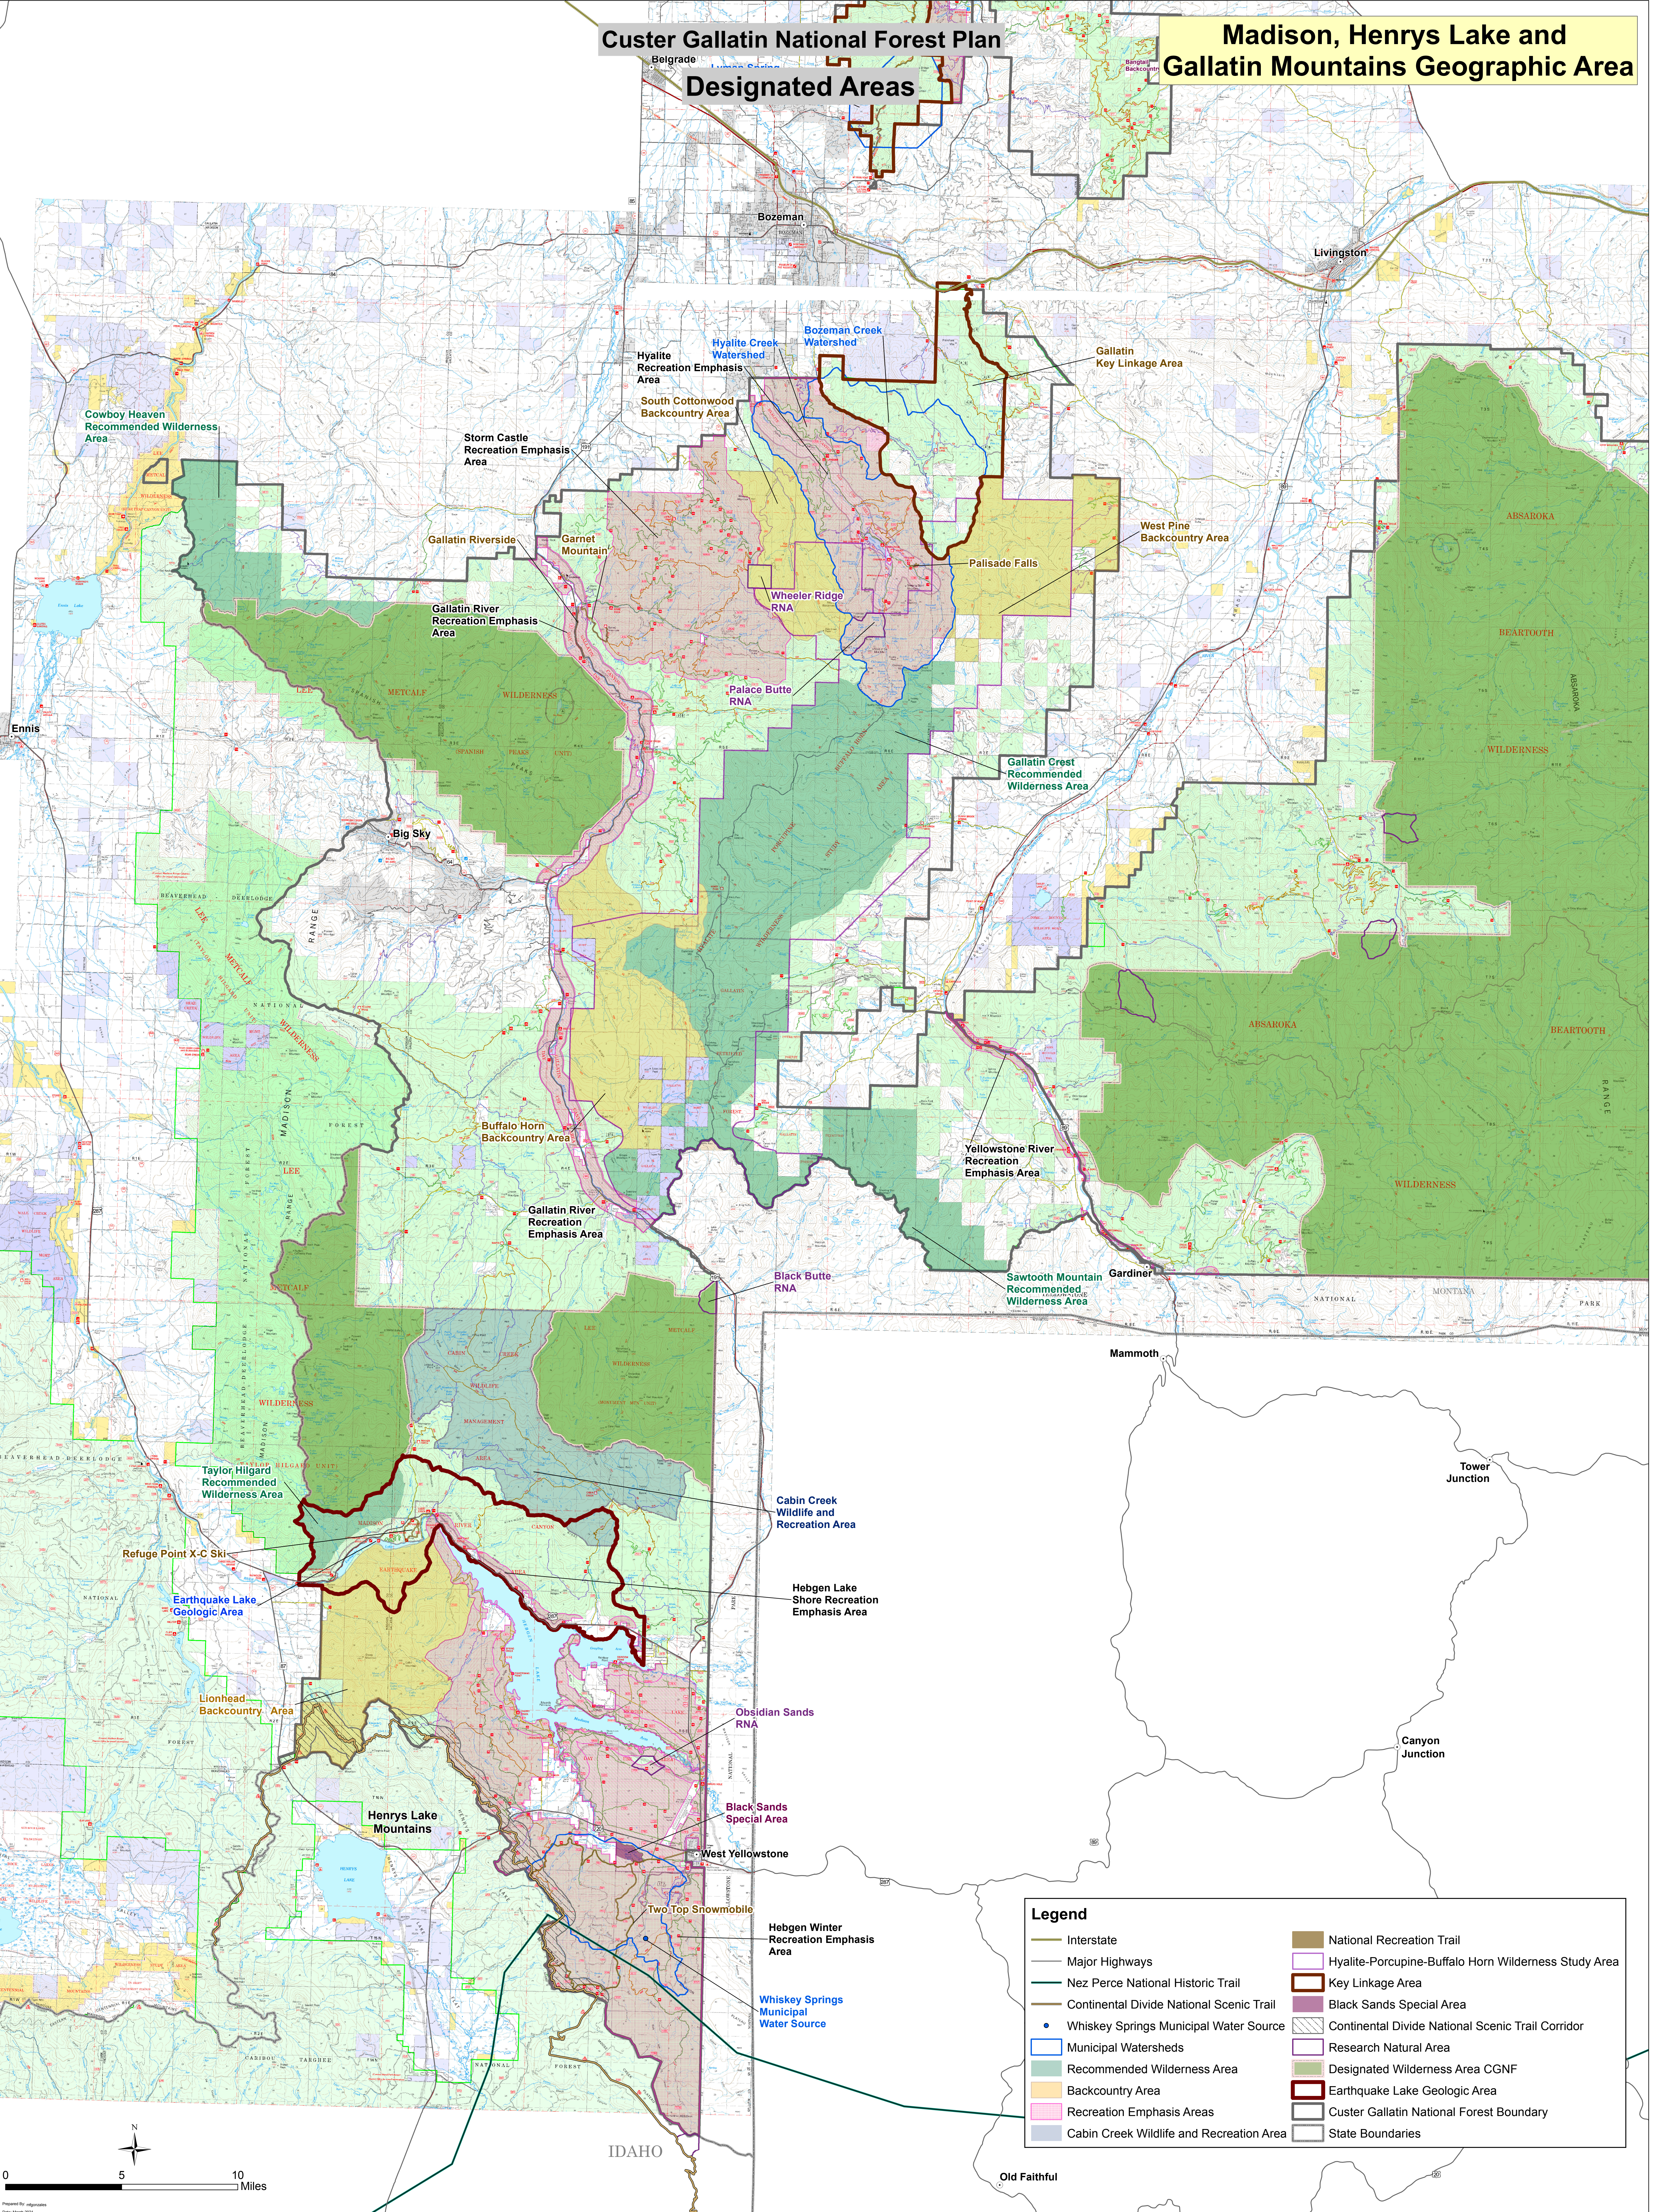

Designated Areas

Legend

Interstate	National Recreation Trail
Major Highways	Hyalite-Porcupine-Buffalo Horn Wilderness Study Area
Nez Perce National Historic Trail	Key Linkage Area
Continental Divide National Scenic Trail	Black Sands Special Area
Whiskey Springs Municipal Water Source	Continental Divide National Scenic Trail Corridor
Municipal Watersheds	Research Natural Area
Recommended Wilderness Area	Designated Wilderness Area CGNF
Backcountry Area	Earthquake Lake Geologic Area
Recreation Emphasis Areas	Custer Gallatin National Forest Boundary
Cabin Creek Wildlife and Recreation Area	State Boundaries